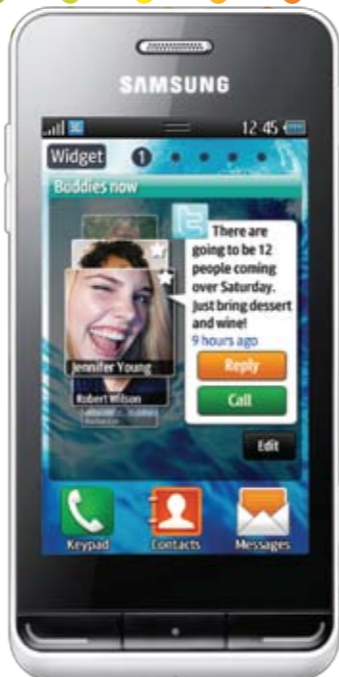

SAMSUNG NEXUS S

- ANDROID 2.3 GINGERBREAD
- 4,0"- FULL TOUCH-SUPER CLEAR LCD 480X800 16M
- 3G/BLUETOOTH /WIFI/GPS/USB
- 5MP + LED FLASH
- FM RADIO / MP3 PLAYER
- 16GB
- COMPASS, NFC (NEAR FIELD COMMUNICATION)

AVAILABLE IN:  BLACK

SAMSUNG GALAXY TAB (P1000)

- ANDROID FROYO 2.2
- 7", 1024 X 600 PLS
- 3G/BLUETOOTH/WIFI/GPS
- 3MP (FRONT FACING CAMERA 1,3MP)
- MP3 PLAYER
- 16GB

AVAILABLE IN:  WHITE

CORBY II (S3850)

271 STROVOLOS AVENUE, CY-2051 NICOSIA
TEL. +357 22323070, FAX. +357 22325005,
e-mail: info@alpan-telecom.com.cy

SAMSUNG

GALAXY ACE (S5830)

- ANDROID 2.2 FROYO
- 3,5" - FULL TOUCH - HVGA 480X320 TFT 16M
- 3G/BLUETOOTH /WIFI/GPS
- 5MP + LED FLASH
- FM RADIO / MP3 PLAYER
- 165MB

AVAILABLE IN: BLACK

SAMSUNG

GALAXY MINI (S5570)

- ANDROID 2.2 FROYO
- 3,1" - FULL TOUCH - QVGA 240X320 TFT 262K
- 3G/BLUETOOTH /WIFI/GPS
- 3MP
- FM RADIO / MP3 PLAYER
- 160MB

AVAILABLE IN: WHITE GRAY

SAMSUNG